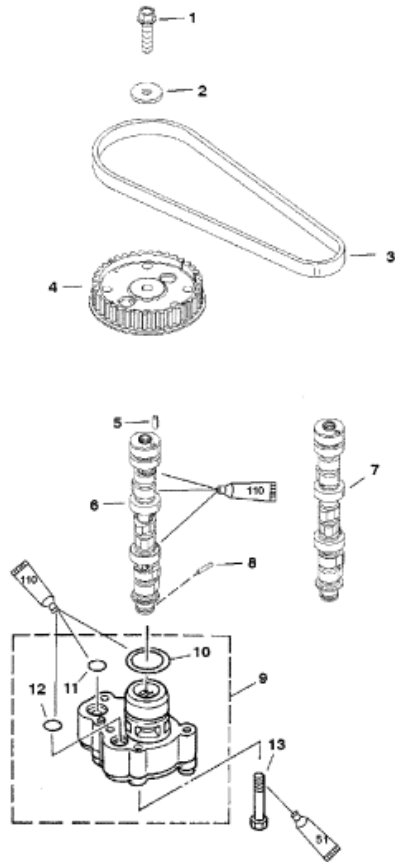

-  Loctite "222" Small Screw Threadlocker (92-806919)
-  4-stroke Outboard Oil (92-828000A12)

Parts List						
Ref	Class	Part	Description	Qty	Comment	Footnote
1	10	827611 40	SCREW, (M10 x 40)	1		
2	12	40023 19	WASHER	1		
3		831294	TIMING BELT	1		
4		833104T 1	GEAR-DRIVEN	1		
5	17	825956	PIN, Dowel	1		
6	402	854778T 1	CAMSHAFT	1	(MANUAL)	
7	402	834781T	CAMSHAFT	1	(ELECTRIC)	
8	17	826149	PIN	1		
9		825058A 1	OIL PUMP	1		
10	25	826152	O-RING	1		2
11	25	826154	O-RING	1		2
12	25	826153	O-RING	1		2
13	10	40003 33	SCREW, (M6 x 40)	4		
-	27	825231A99	ENGINE GASKET SET	1		